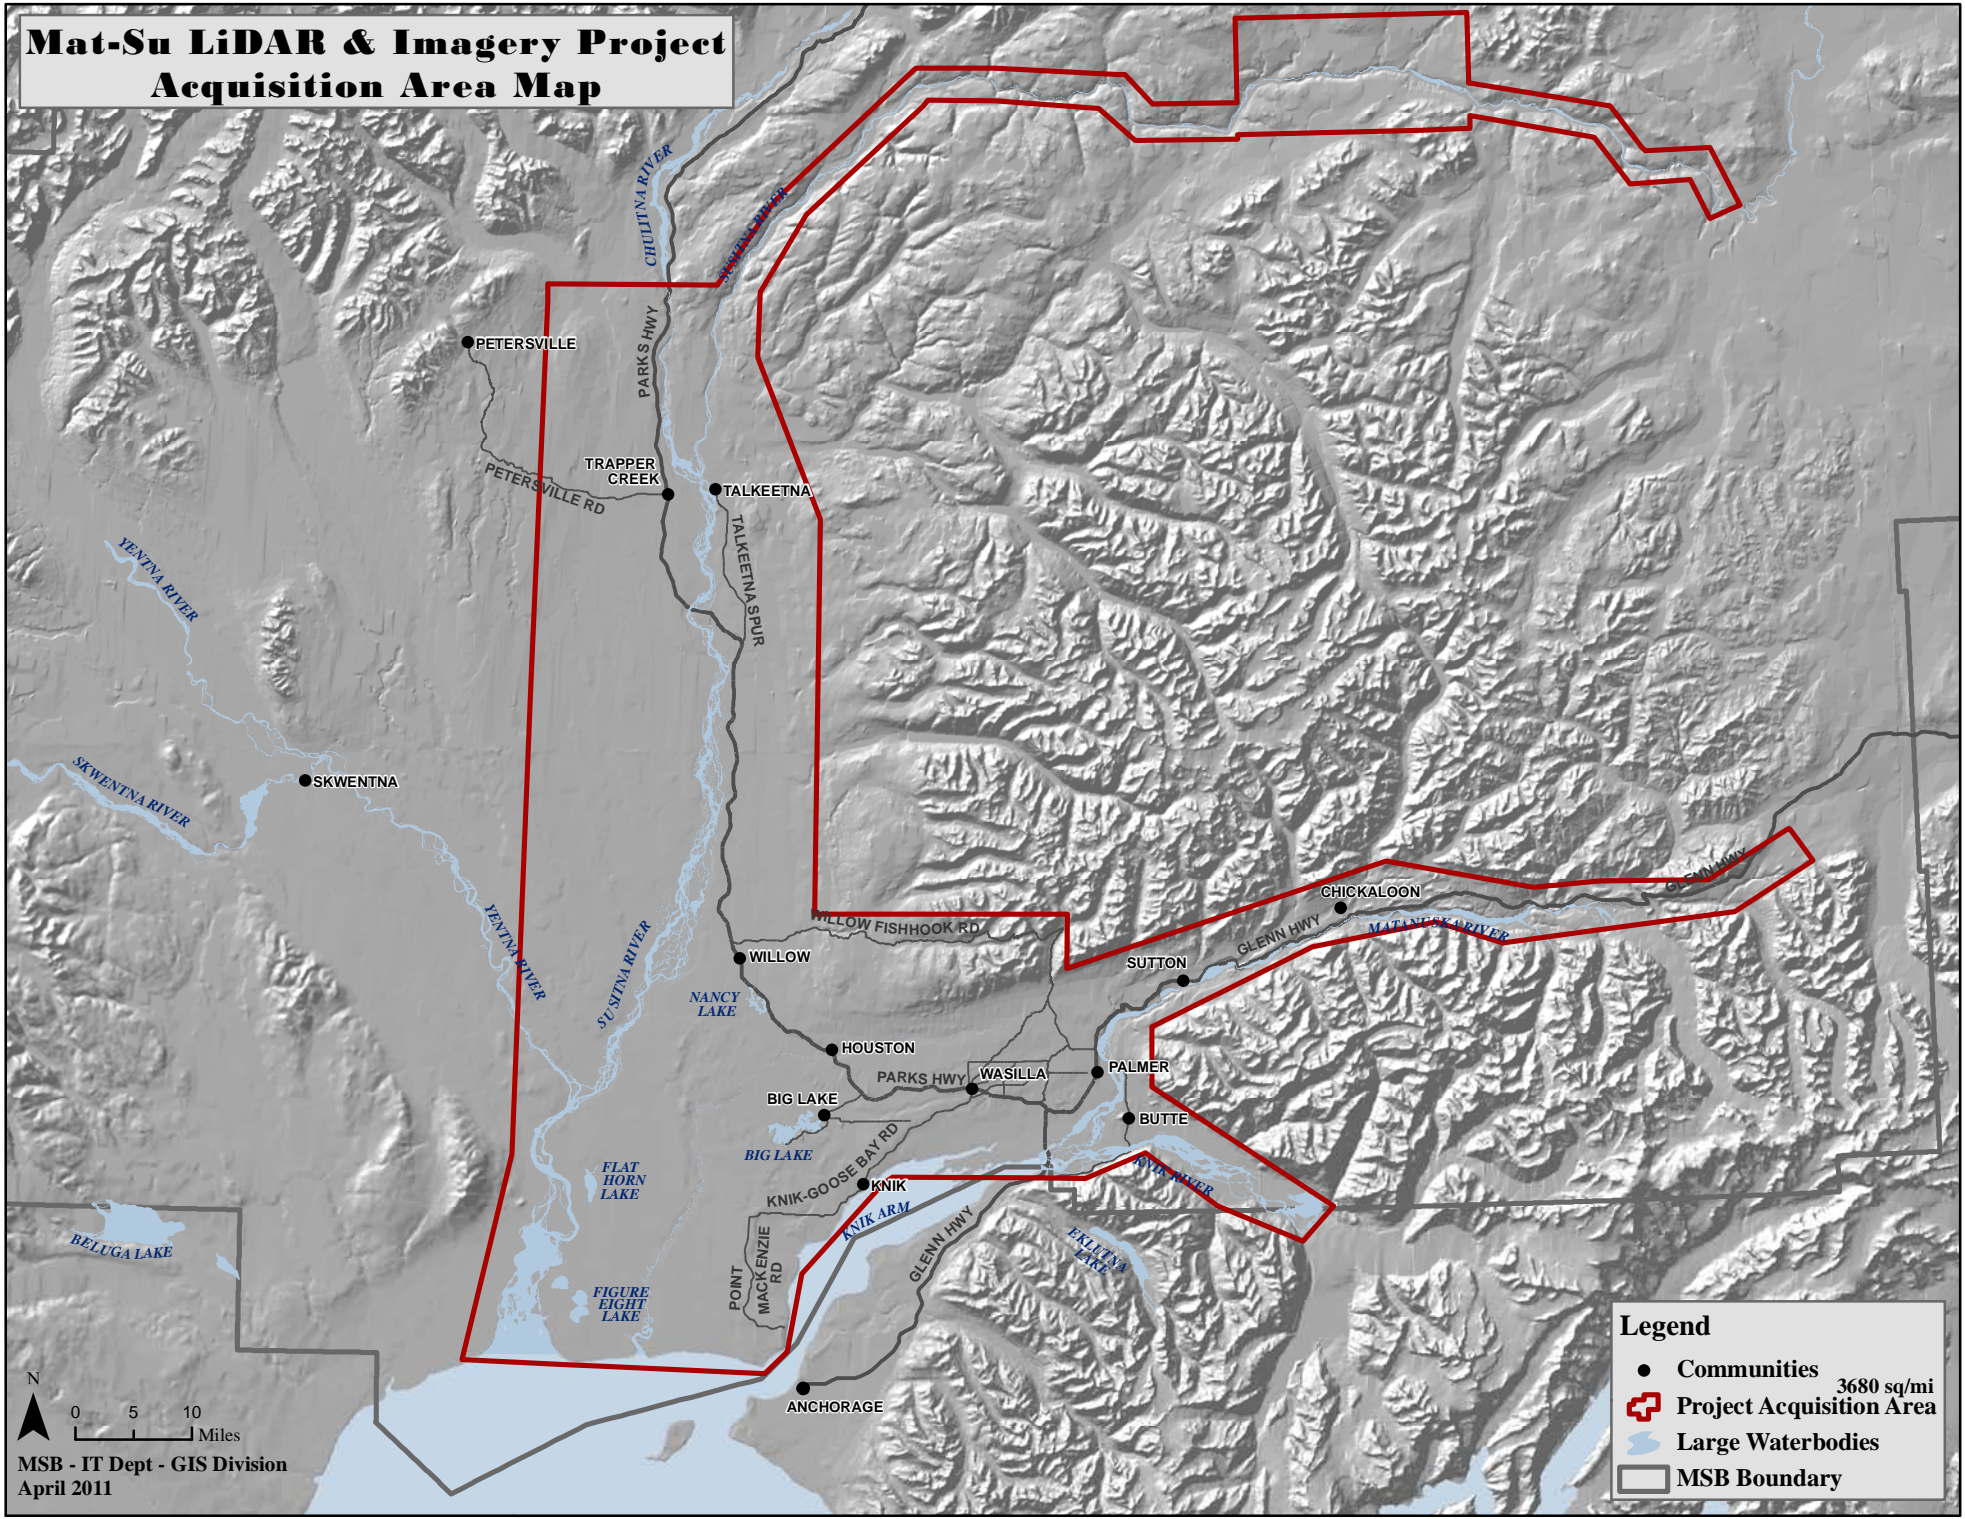

Mat-Su LiDAR & Imagery Project Acquisition Area Map

MSB - IT Dept - GIS Division
April 2011

Legend

- Communities 3680 sq/mi
- ⊕ Project Acquisition Area
- ~ Large Waterbodies
- ▭ MSB Boundary