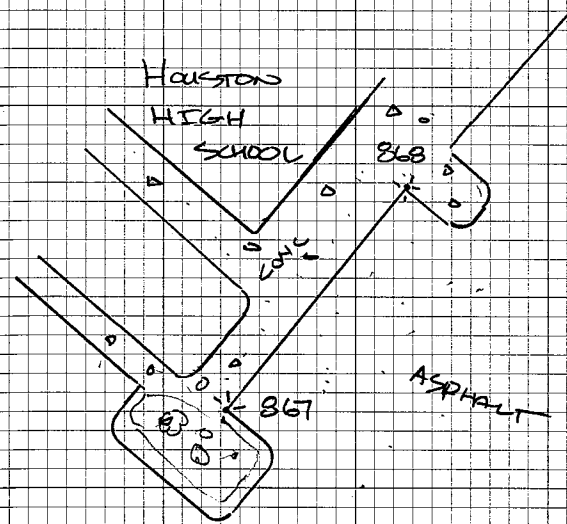

(10)

GPS

TC 867

HI = 1 158 M

RCVR # 8361

START = 16:57

STOP = 17:42

TC 868

HI = 1 368 M

RCVR # 0263

START = 16:56

STOP = 17:46

6-25-2011

11-037-2

F. WAGNER (10)
C. SPURLOCK

867 & 868 = INSIDE CORNERS OF CONC.
@ S.E. ENTRANCE TO
HOUSTON HIGH SCHOOL