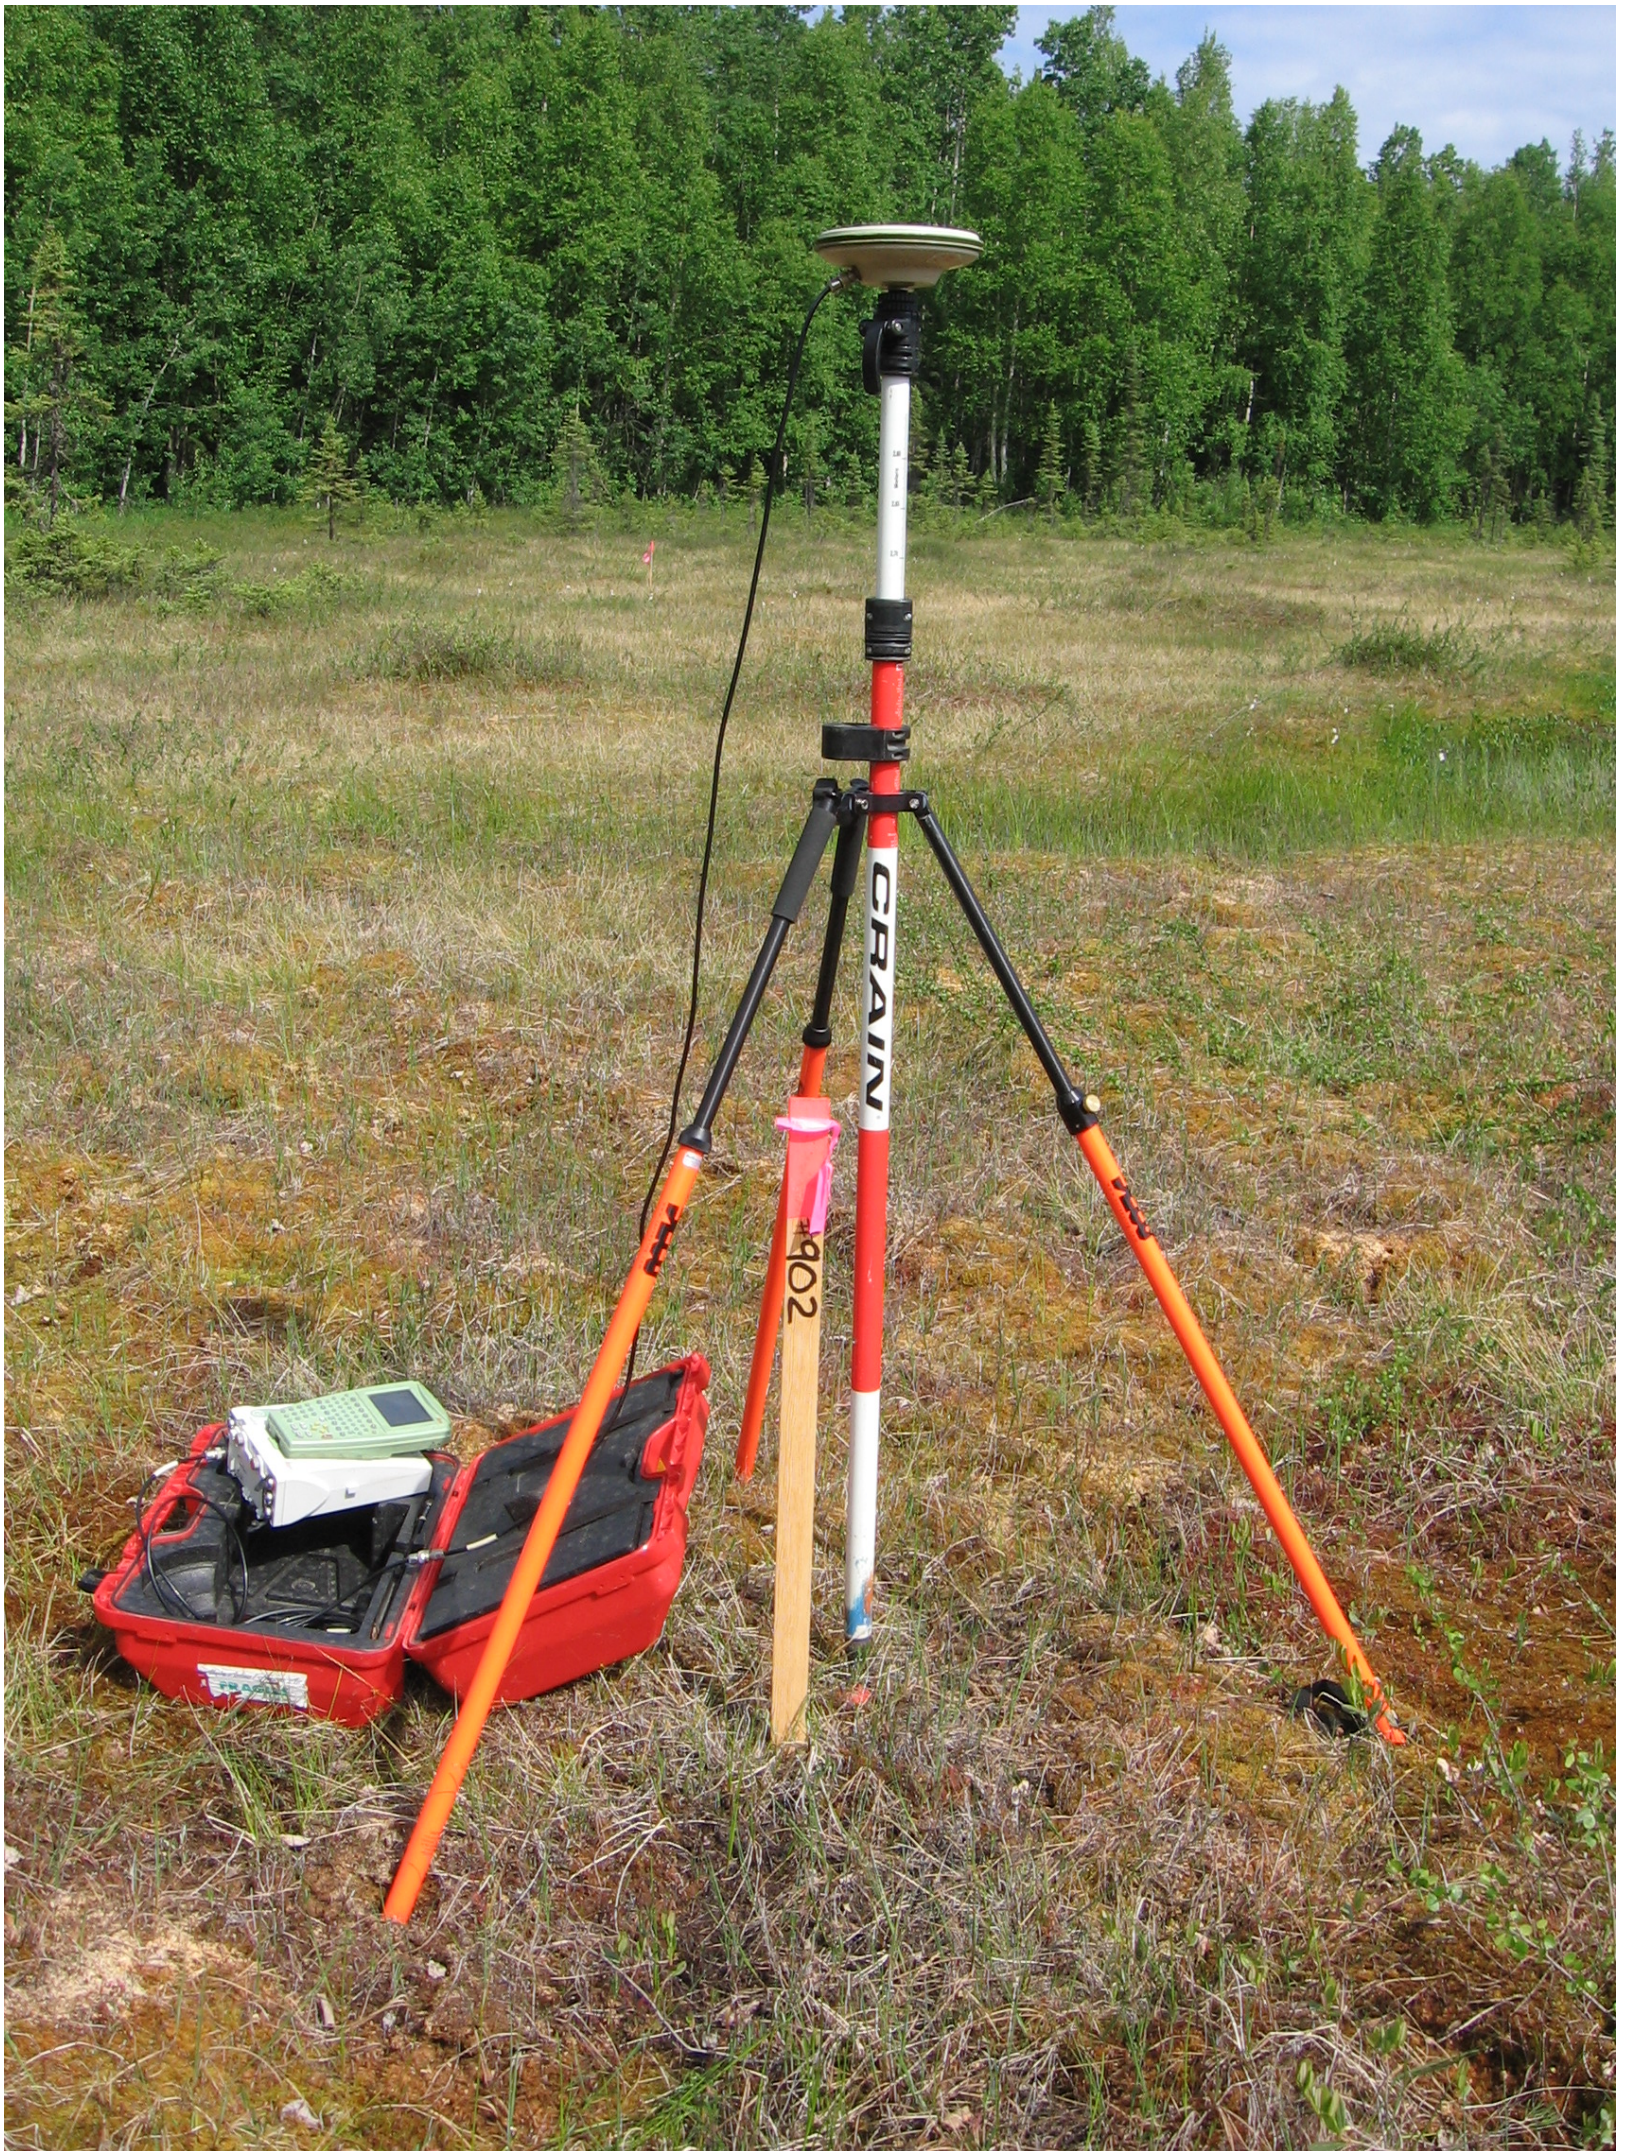

Picture Taken
6-23-2011 @ 12:23

LAT 62 04 39.986000 N
LONG 150 03 33.295726 W

Wetland QC Point

Picture Taken
6-23-2011 @ 12:23

LAT 62 04 39.986000 N
LONG 150 03 33.295726 W

Wetland QC Point