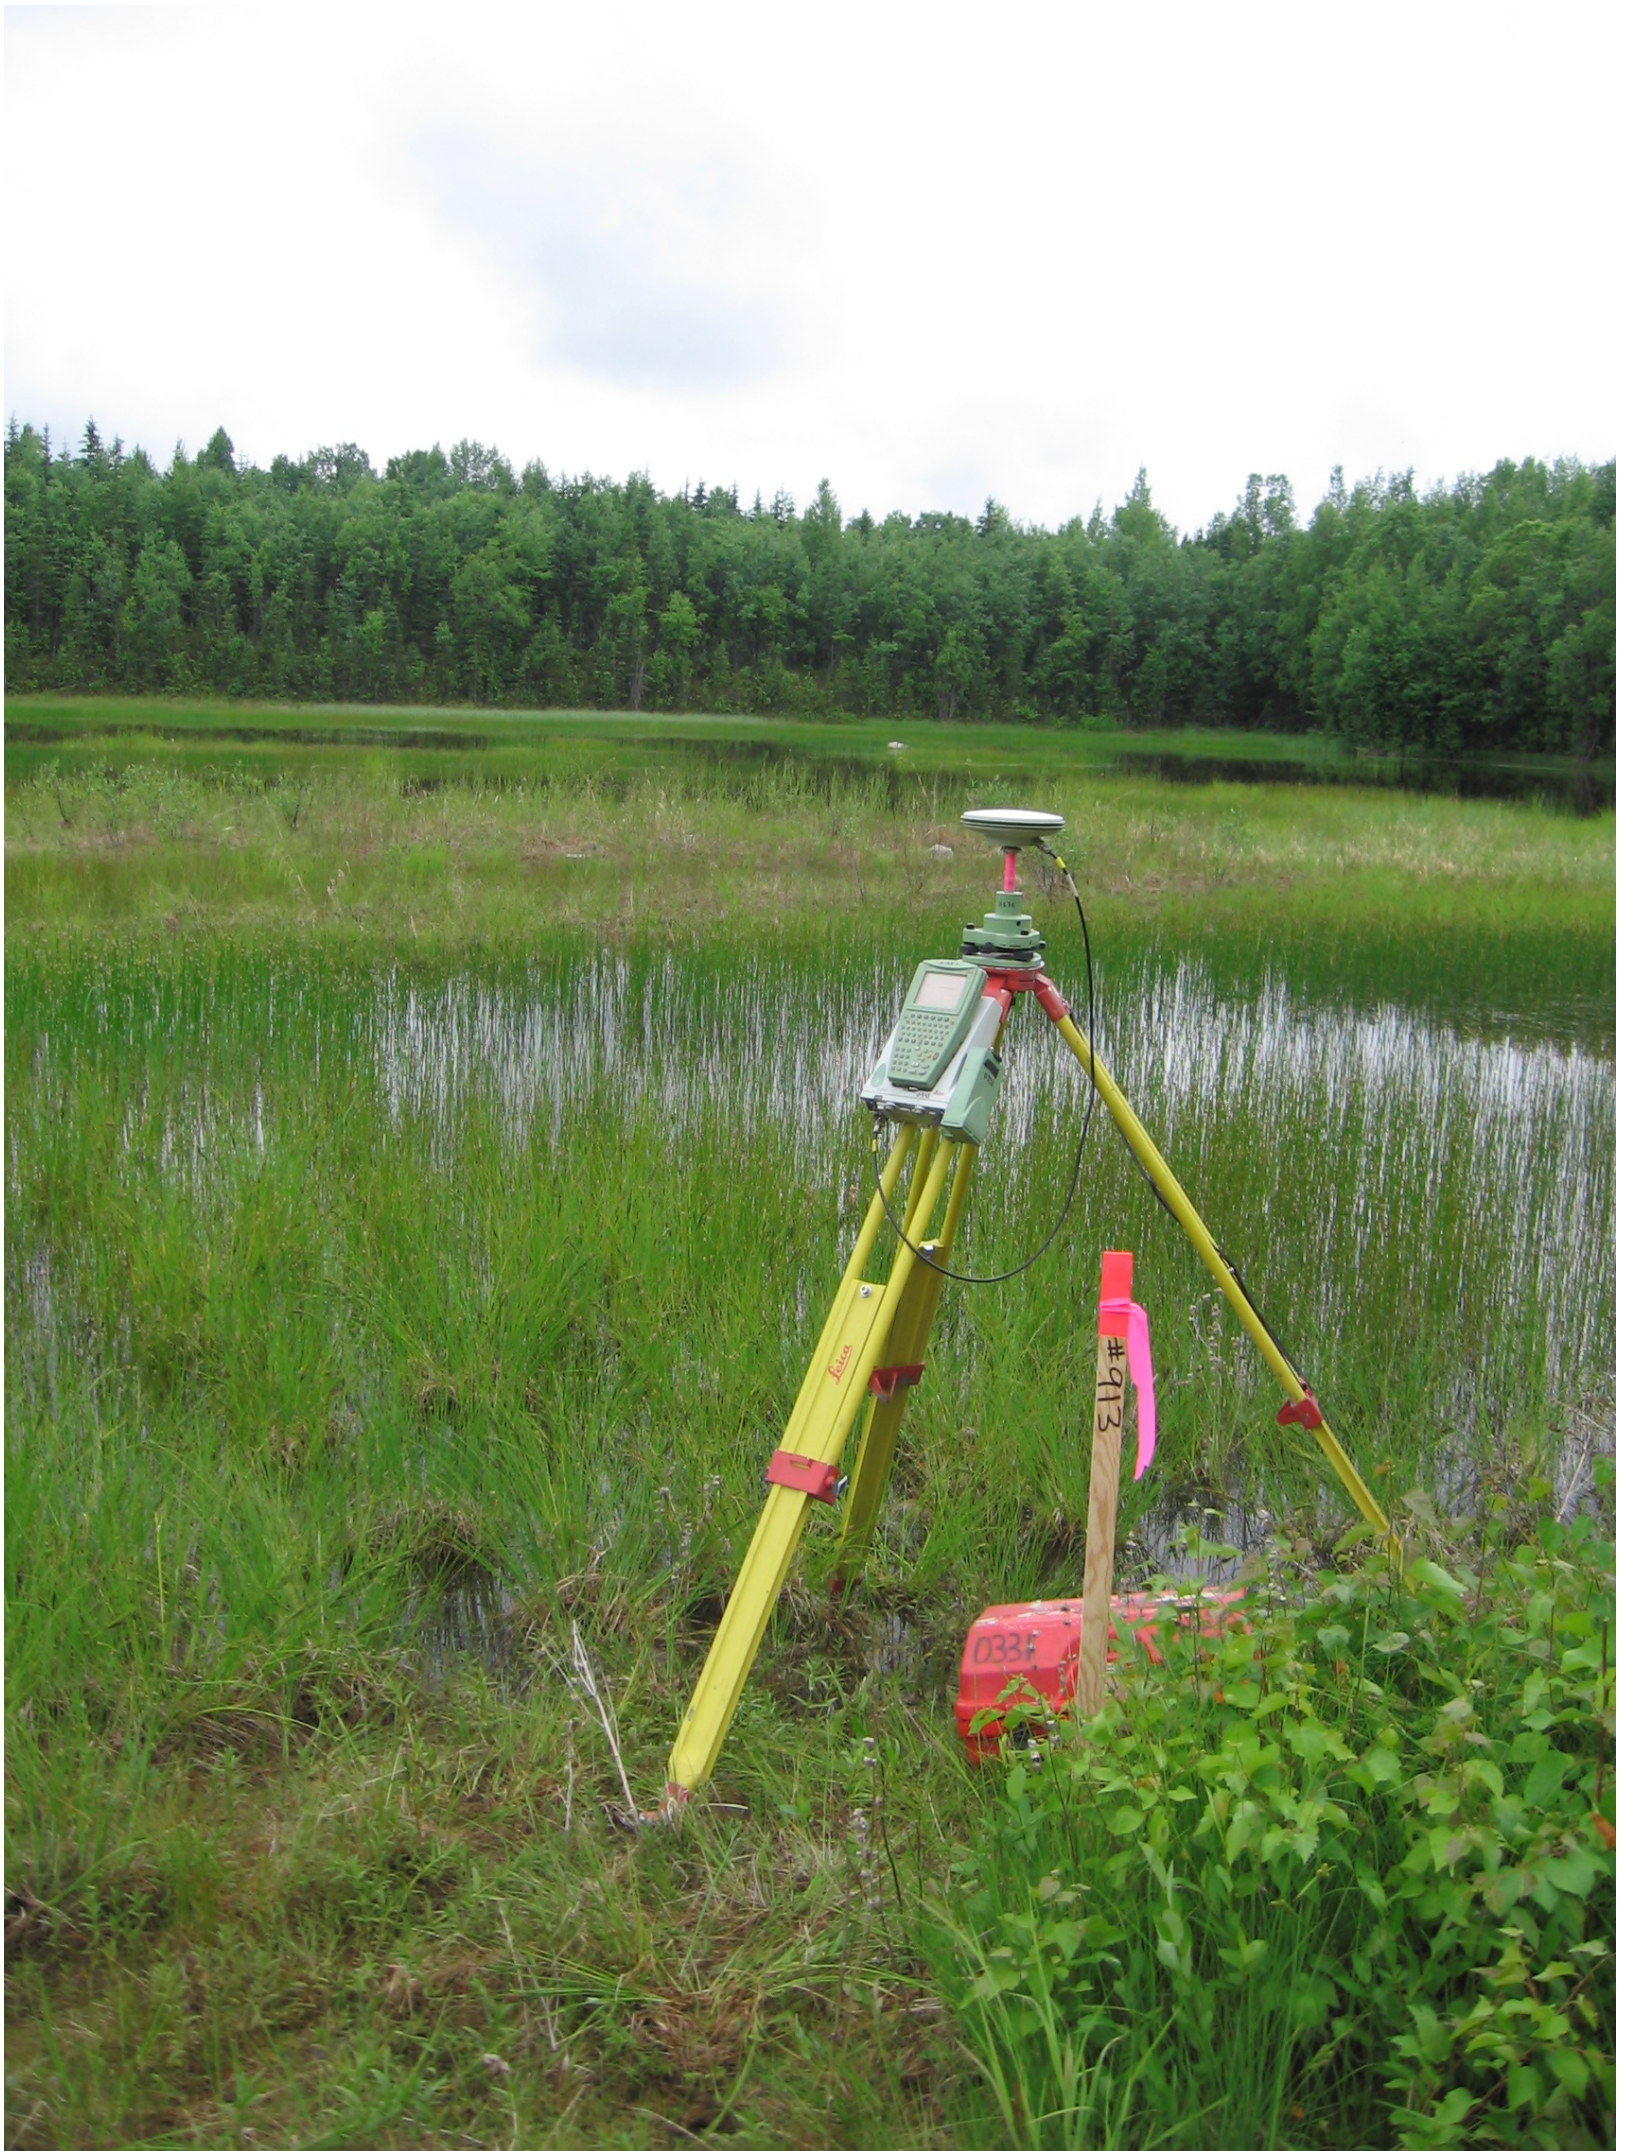

Picture Taken  
6-25-2011 @ 12:47

LAT 61 46 44.571317 N  
LONG 149 51 30.258355 W

Wetland QC Point

Picture Taken  
6-25-2011 @ 12:47

LAT 61 46 44.571317 N  
LONG 149 51 30.258355 W

Wetland QC Point