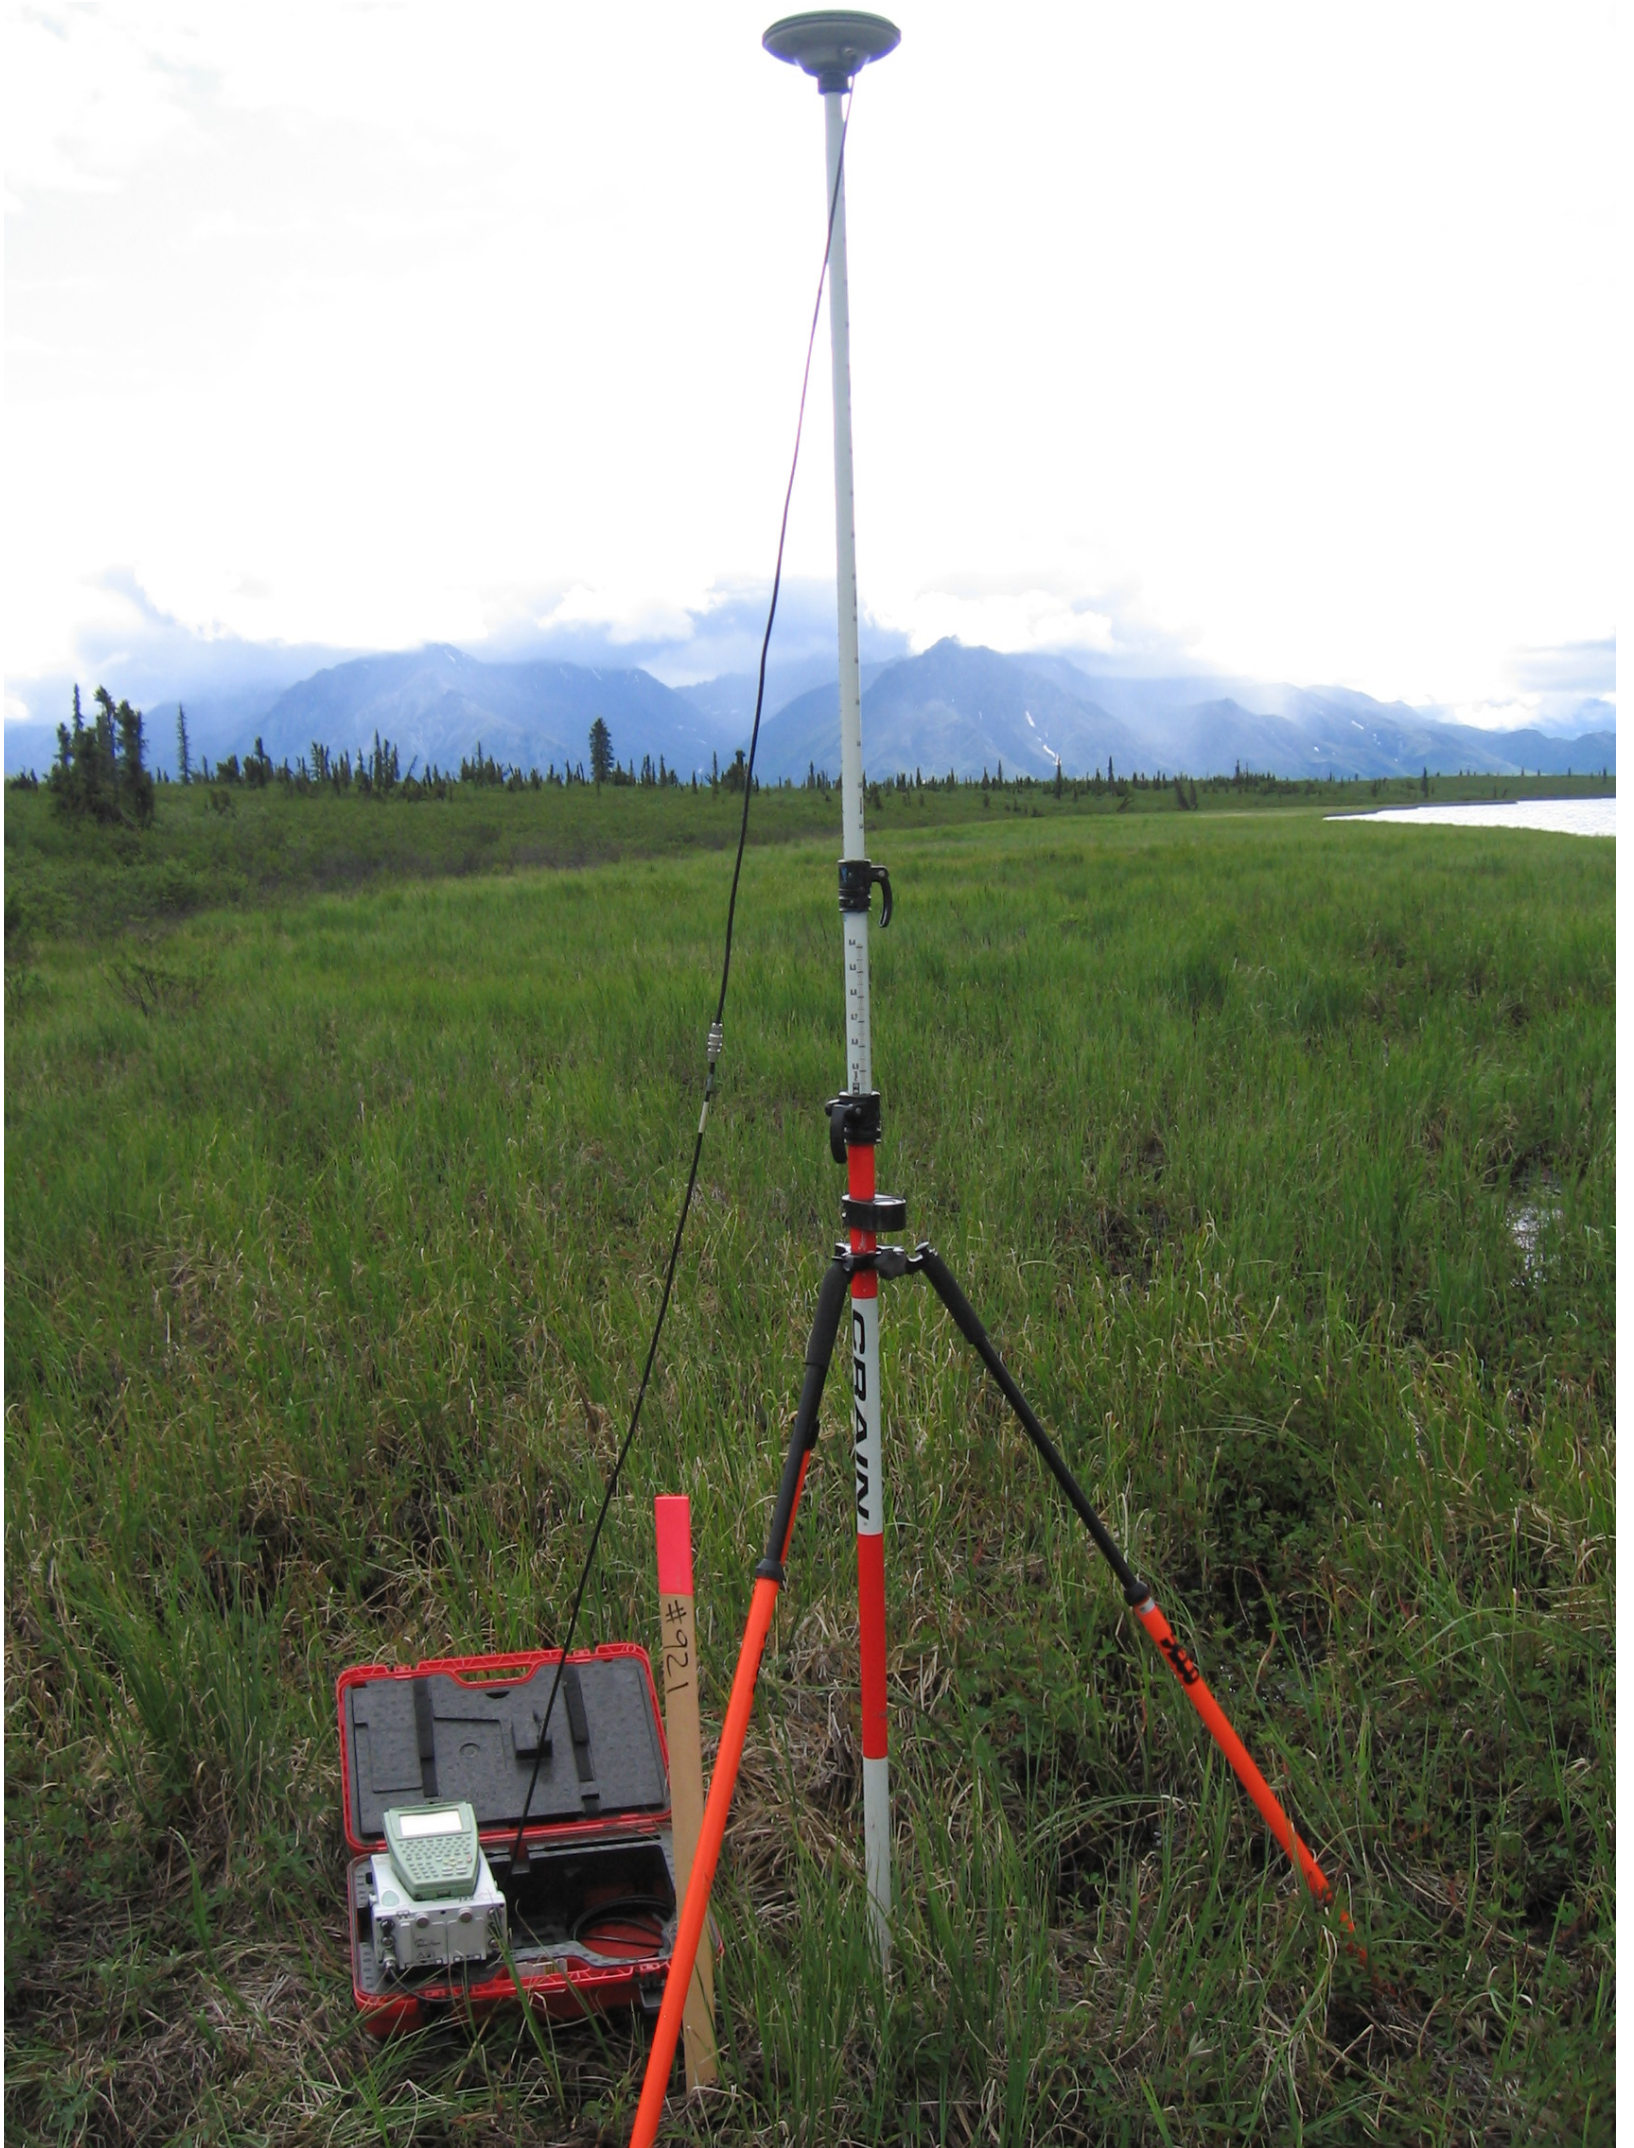

Picture Taken
6-28-2011 @ 15:45

LAT 61 50 29.392839 N
LONG 147 20 30.751024 W

Wetland QC Point

Picture Taken
6-28-2011 @ 15:45

LAT 61 50 29.392839 N
LONG 147 20 30.751024 W

Wetland QC Point