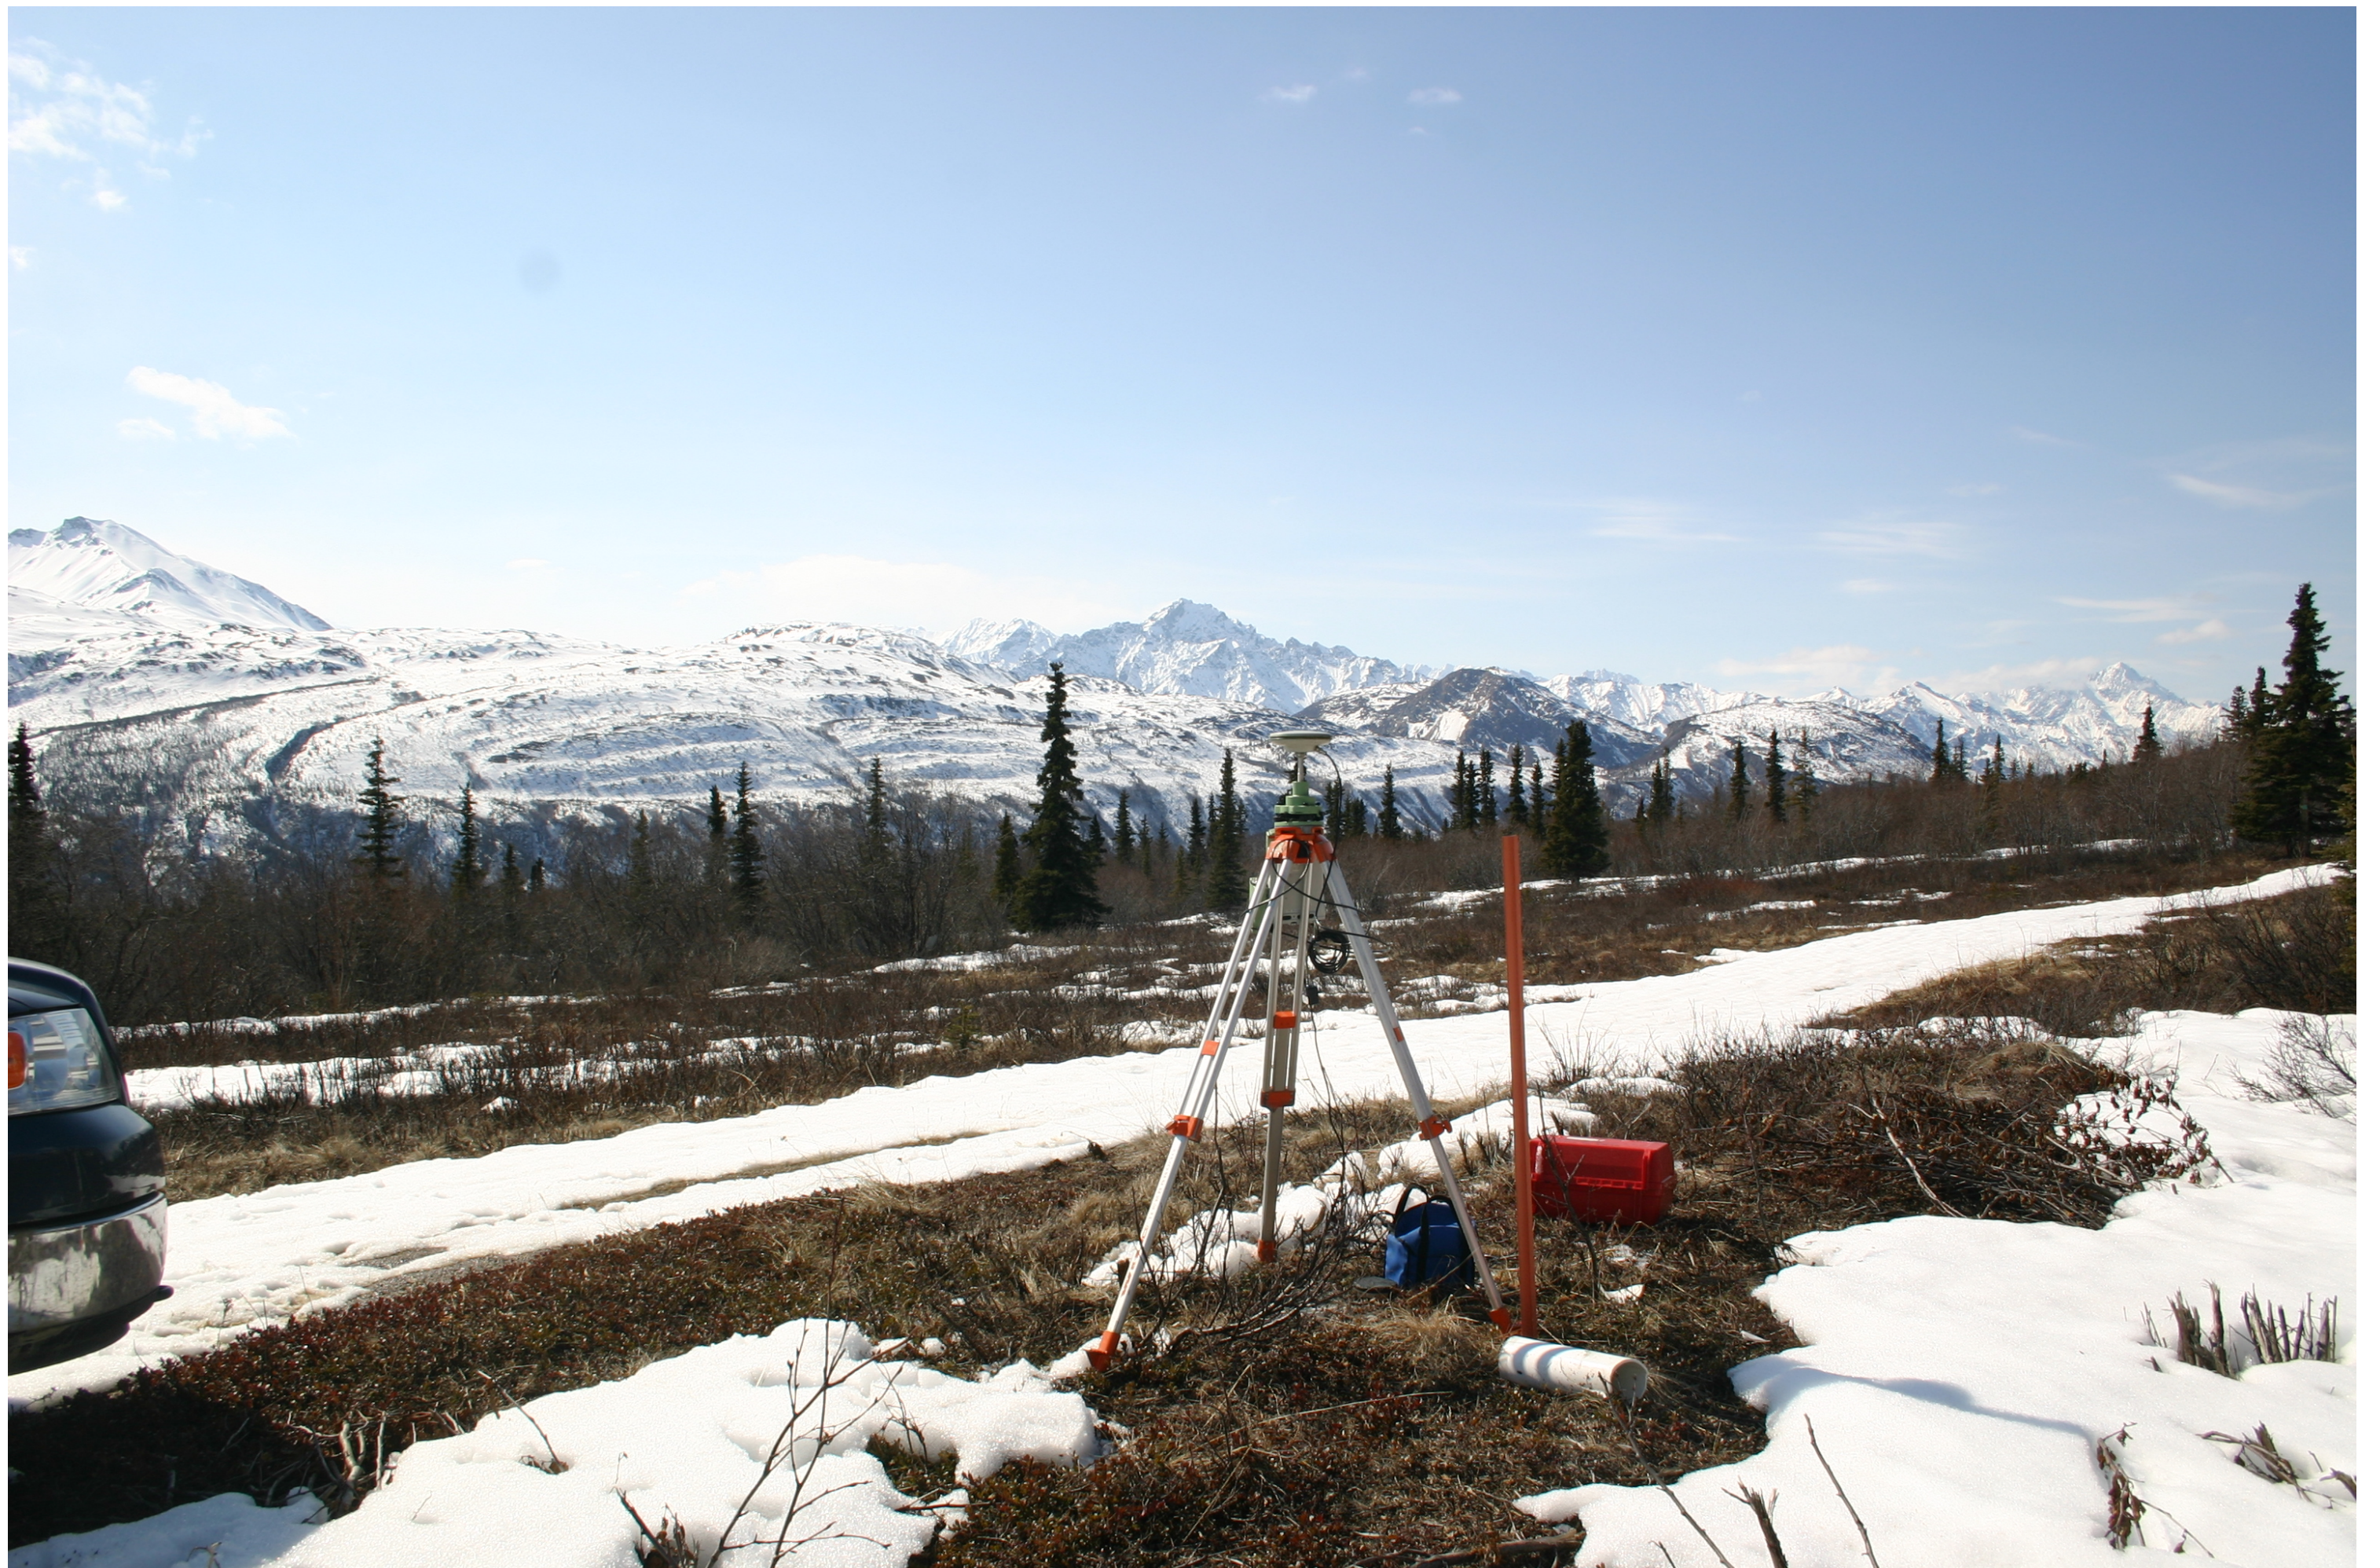

Picture Taken  
4-29-2011 @ 12:59

LAT 61 48 37.007920 N  
LONG 147 30 54.954887 W

BASE STATION # 1

Picture Taken  
4-29-2011 @ 12:59

LAT 61 48 37.007920 N  
LONG 147 30 54.954887 W

BASE STATION # 1

Picture Taken  
4-29-2011 @ 12:59

LAT 61 48 37.007920 N  
LONG 147 30 54.954887 W

BASE STATION # 1

Picture Taken  
4-29-2011 @ 12:59

LAT 61 48 37.007920 N  
LONG 147 30 54.954887 W

BASE STATION # 1

Picture Taken  
4-29-2011 @ 12:59

LAT 61 48 37.007920 N  
LONG 147 30 54.954887 W

BASE STATION # 1

Picture Taken  
4-29-2011 @ 12:59

LAT 61 48 37.007920 N  
LONG 147 30 54.954887 W

BASE STATION # 1