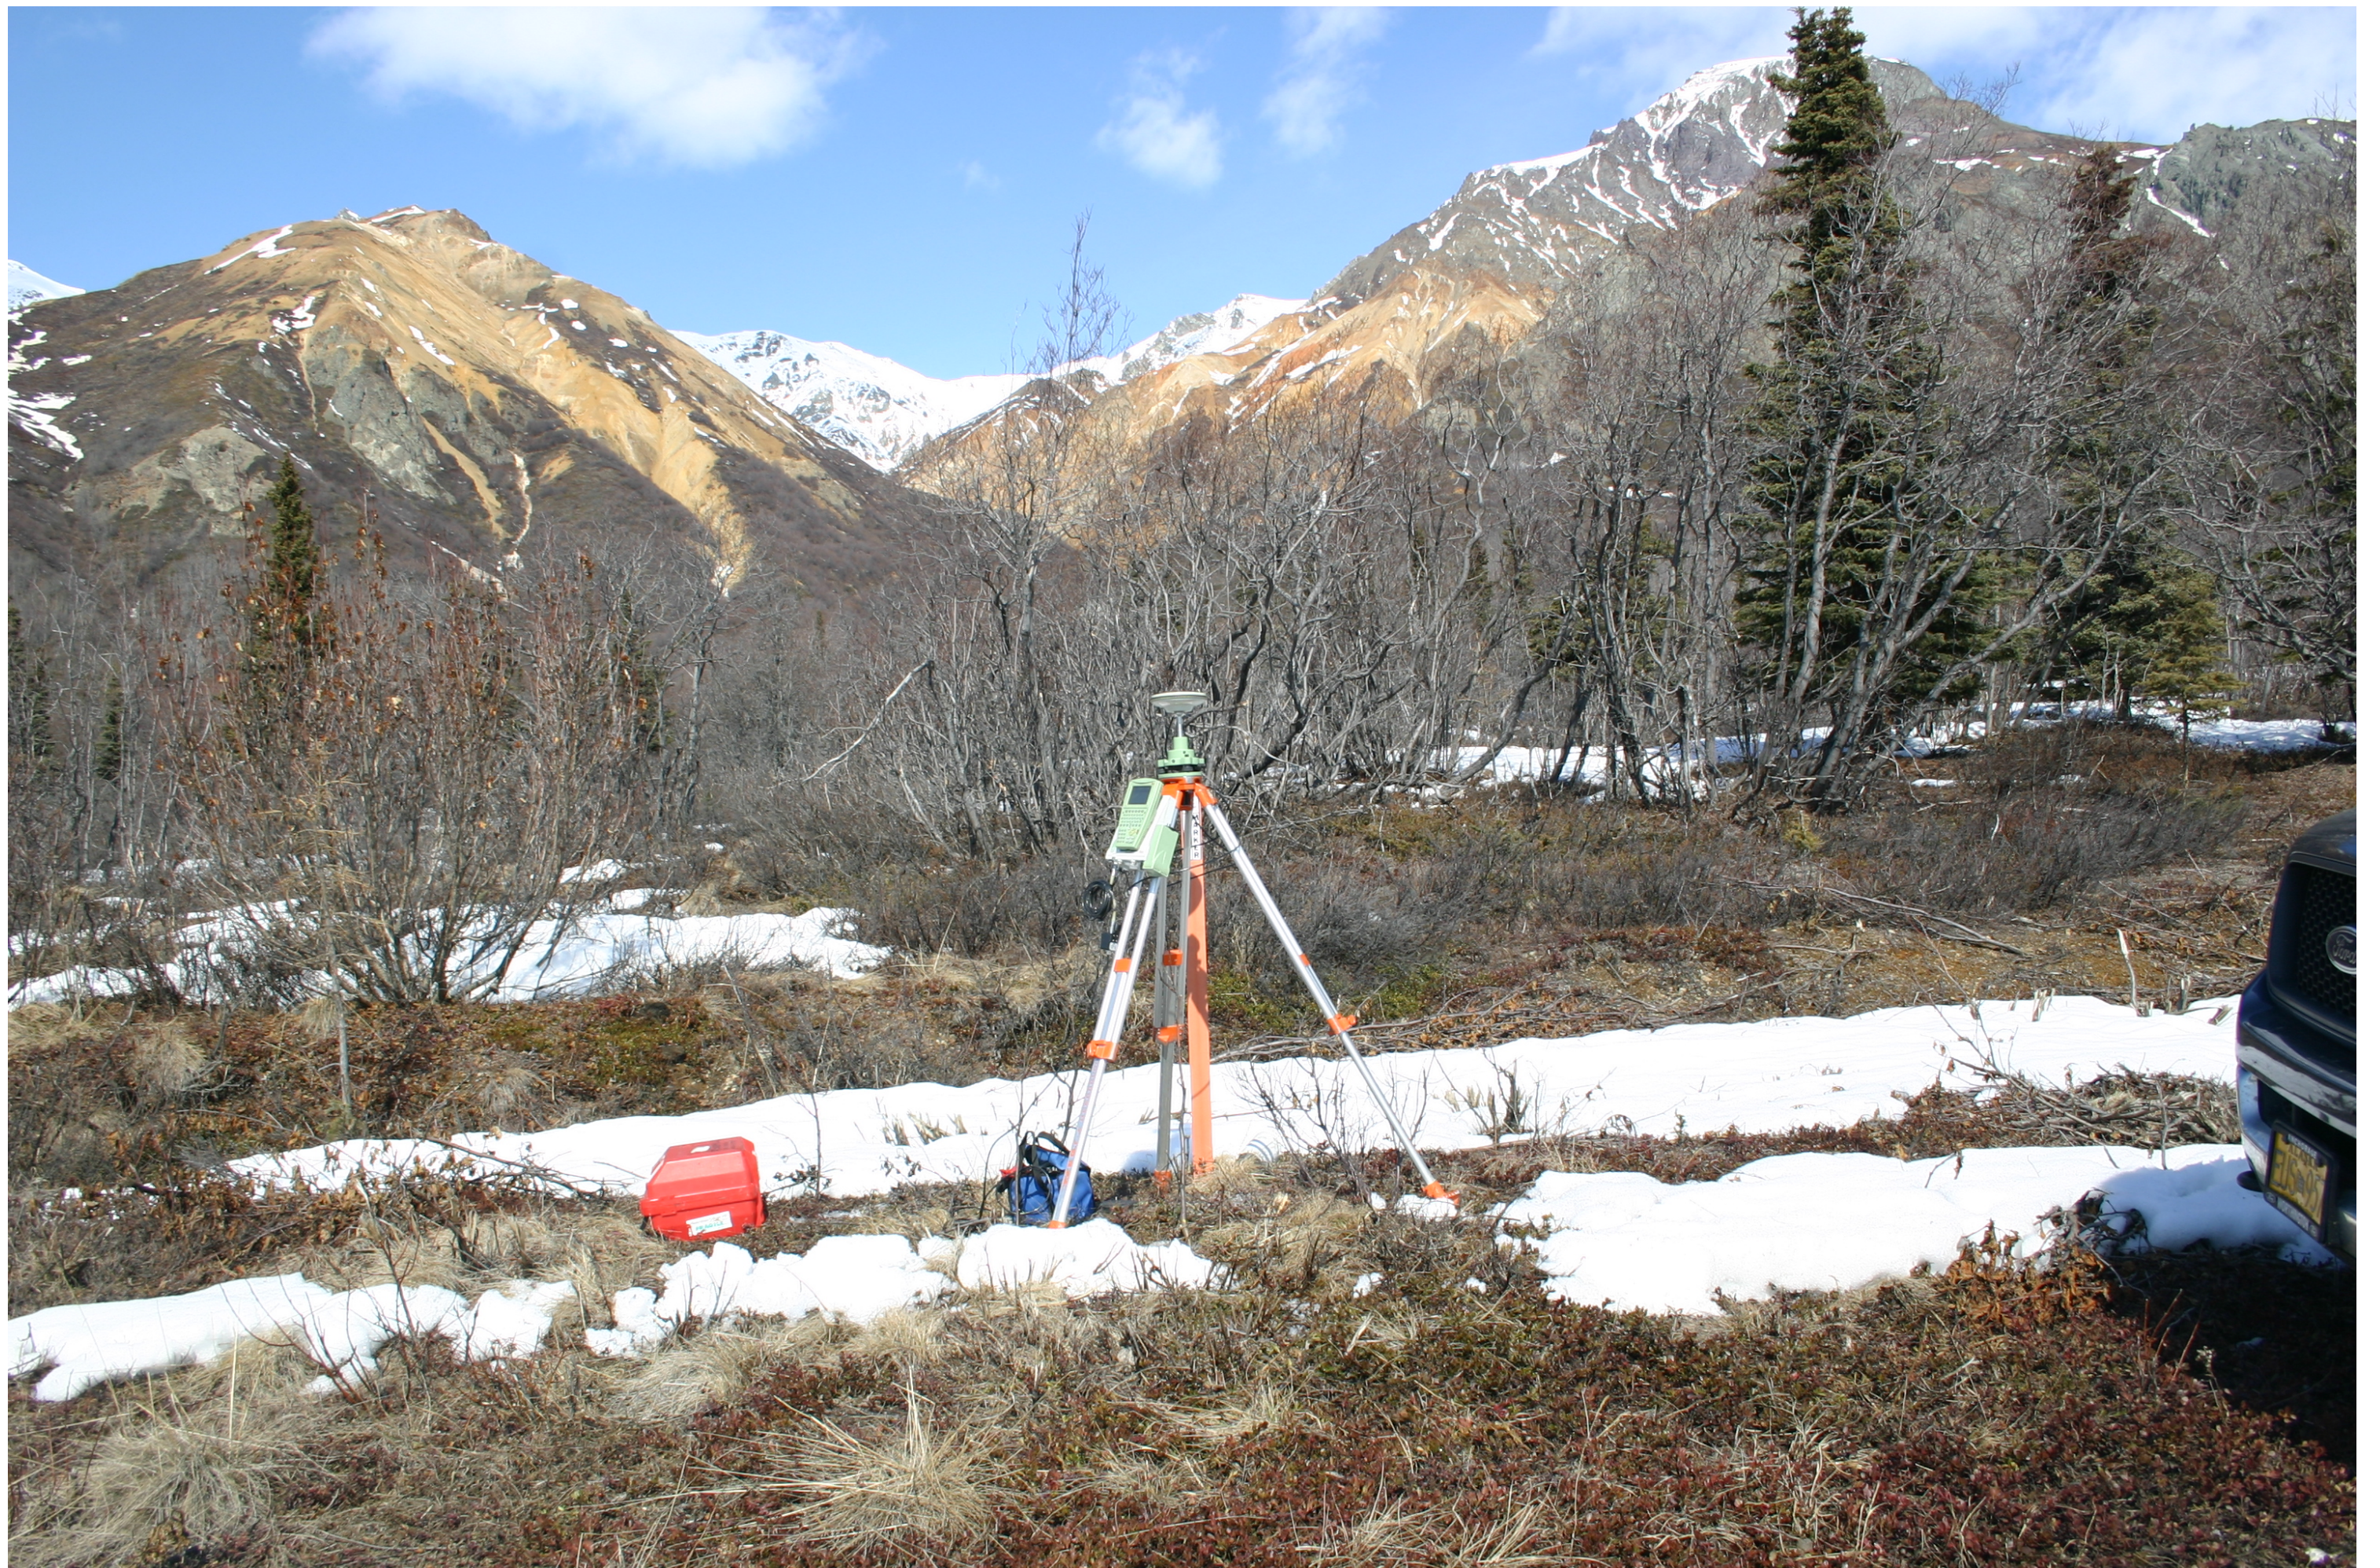

Picture Taken  
4-29-2011 @ 12:59

LAT 61 48 37.007920 N  
LONG 147 30 54.954887 W

BASE STATION # 1

Picture Taken  
4-29-2011 @ 12:59

LAT 61 48 37.007920 N  
LONG 147 30 54.954887 W

BASE STATION # 1

Picture Taken  
4-29-2011 @ 12:59

LAT 61 48 37.007920 N  
LONG 147 30 54.954887 W

BASE STATION # 1

Picture Taken  
4-29-2011 @ 12:59

LAT 61 48 37.007920 N  
LONG 147 30 54.954887 W

BASE STATION # 1

Picture Taken  
4-29-2011 @ 12:59

LAT 61 48 37.007920 N  
LONG 147 30 54.954887 W

BASE STATION # 1

Picture Taken  
4-29-2011 @ 12:59

LAT 61 48 37.007920 N  
LONG 147 30 54.954887 W

BASE STATION # 1